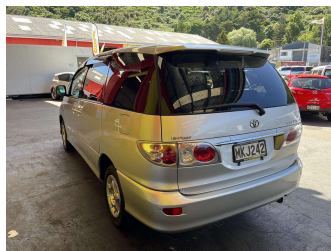

# 2005 Toyota Estima

**Purchase Price** **\$5,995**  
Includes GST, Registration & Licensing

Finance may be available on this vehicle. Ask one of our friendly staff for more information.

Gain peace of mind with Mechanical Breakdown Insurance. **Ask us how.**

**Top features**  
None Listed

Body Style  
**People Movers**

Odometer  
**207,151 km**

Engine  
**2362 cc, Hybrid**

Fuel Type  
**Petrol**

Transmission  
**Automatic**

Wheels  
-

VIN  
**7AT0H61YX19013099**