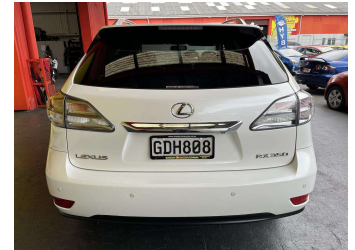

2011 Lexus Rx350 3.5P RV WAGON 6A

Purchase Price **\$9,995**
Includes GST, Registration & Licensing

Finance may be available on this vehicle. Ask one of our friendly staff for more information.

Gain peace of mind with Mechanical Breakdown Insurance. **Ask us how.**

Body Style
5 door, RV-SUV

Odometer
191,952 km

Engine
3456 cc, Internal Combustion

Fuel Type
Petrol

Transmission
Automatic

Wheels
-

VIN
JTJBK11A002444027

Interior
Black, Leather

Safety
-

Reg No.
GDH808

Ext Colour
White

History
NZ New

Seats
5 seats

CO2 Emissions
-

Energy Economy
-

Stock ID: 27813