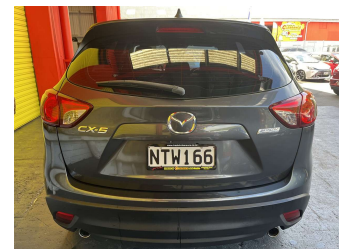

2013 Mazda Cx-5 2WD GSX 2.0 PTR

Purchase Price **\$19,995**
Includes GST, Registration & Licensing

Finance may be available on this vehicle. Ask one of our friendly staff for more information.

Gain peace of mind with Mechanical Breakdown Insurance. **Ask us how.**

- Top features**
- » Air Bag
 - » Air Conditioning
 - » Alloy Wheels
 - » Central Locking
 - » Spoiler
 - » Tints

Body Style
5 door, RV-SUV

Odometer
105,480 km

Engine
1998 cc, Internal Combustion

Fuel Type
Petrol

Transmission
Automatic, Front Wheel

Wheels
-

VIN
JM0KE107100203372

Interior
-

Safety
-

Reg No.
NTW166

Ext Colour
Grey

History
NZ New