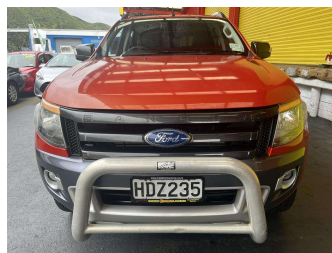

2013 Ford Ranger 3.2TD WILDTRAK 4X4 A

Purchase Price **\$25,995**
Includes GST, Registration & Licensing

Finance may be available on this vehicle. Ask one of our friendly staff for more information.

Gain peace of mind with Mechanical Breakdown Insurance. **Ask us how.**

Body Style
4 door, Ute

Odometer
195,603 km

Engine
3199 cc, Internal Combustion

Fuel Type
Diesel

Transmission
Automatic, 4WD

Wheels
-

VIN
MNAUMFF50DW224459

Interior
Black, Leather