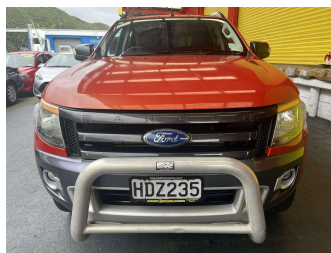

2013 Ford Ranger 3.2TD WILDTRAK 4X4 A

Purchase Price **\$24,995**
Includes GST, Registration & Licensing

Finance may be available on this vehicle. Ask one of our friendly staff for more information.

Gain peace of mind with Mechanical Breakdown Insurance. **Ask us how.**

Body Style
4 door, Ute

Odometer
195,603 km

Engine
3199 cc, Internal Combustion

Fuel Type
Diesel

Transmission
Automatic, 4WD

Wheels
-

VIN
MNAUMFF50DW224459

Interior
Black, Leather