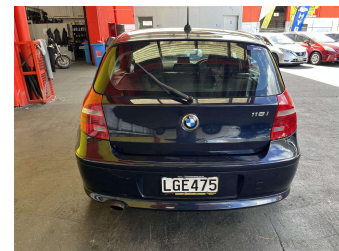

2008 BMW 116I

Purchase Price **\$5,995**
Includes GST, Registration & Licensing

Finance may be available on this vehicle. Ask one of our friendly staff for more information.

Gain peace of mind with Mechanical Breakdown Insurance. **Ask us how.**

Top features

- » ABS Brakes
- » Air Bag
- » Alloy Wheels
- » Electric Windows

Body Style
5 door, Hatchback

Odometer
103,940 km

Engine
1590 cc, Internal Combustion

Fuel Type
Petrol

Transmission
Automatic, Rear Wheel

Wheels
-

VIN
WBAUE12050PC79748

Interior
-

Safety
-

Reg No.
LGE475

Ext Colour
Blue

History
Ex-Overseas

Seats
5 seats