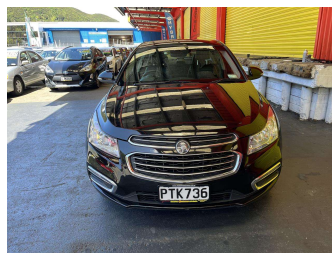

2016 Holden Cruze Z SERIES 1.8P/6AT

Purchase Price **\$10,995**
Includes GST, Registration & Licensing

Finance may be available on this vehicle. Ask one of our friendly staff for more information.

Gain peace of mind with Mechanical Breakdown Insurance. **Ask us how.**

Body Style
5 door, Hatchback

Odometer
98,442 km

Engine
1796 cc, Internal Combustion

Fuel Type
Petrol

Transmission
Automatic, Front Wheel

Wheels
-

VIN
6G1PE6EMXGL230339

Interior
Black, Leather