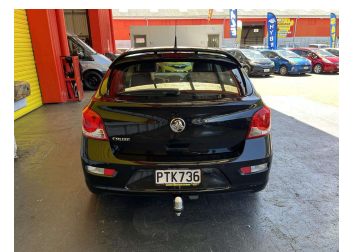

2016 Holden Cruze Z SERIES 1.8P/6AT

Purchase Price **\$10,995**
Includes GST, Registration & Licensing

Finance may be available on this vehicle. Ask one of our friendly staff for more information.

Gain peace of mind with Mechanical Breakdown Insurance. **Ask us how.**

Body Style
5 door, Hatchback

Odometer
98,442 km

Engine
1796 cc, Internal Combustion

Fuel Type
Petrol

Transmission
Automatic, Front Wheel

Wheels
-

VIN
6G1PE6EMXGL230339

Interior
Black, Leather