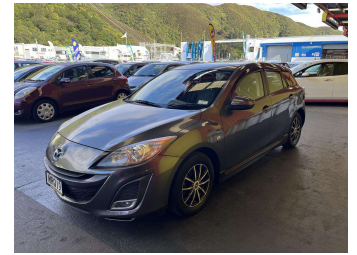

2010 Mazda Axela 1.5ltr PETROL

Purchase Price **\$10,995**
Includes GST, Registration & Licensing

Finance may be available on this vehicle. Ask one of our friendly staff for more information.

Gain peace of mind with Mechanical Breakdown Insurance. **Ask us how.**

Body Style
5 door, Hatchback

Odometer
53,241 km

Engine
1490 cc, Internal Combustion

Fuel Type
Petrol

Transmission
Automatic, Front Wheel

Wheels
-

VIN
7AT0C13JX20111968

Interior
Charcoal, Cloth