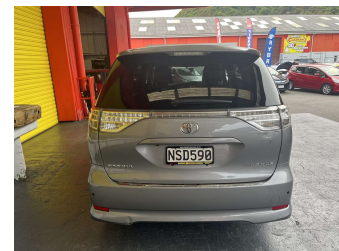

2012 Toyota Estima Aeras 7 Seater

Purchase Price **\$14,995**
Includes GST, Registration & Licensing

Finance may be available on this vehicle. Ask one of our friendly staff for more information.

Gain peace of mind with Mechanical Breakdown Insurance. **Ask us how.**

Body Style
5 door, People Movers

Odometer
92,381 km

Engine
2360 cc, Internal Combustion

Fuel Type
Petrol

Transmission
Automatic, Front Wheel

Wheels
-

VIN
7AT0H61YX21149054

Interior
Charcoal, Cloth

Safety
-

Reg No.
NSD590

Ext Colour
Grey

History
Ex-Overseas

Seats
7 seats

CO2 Emissions
-

Energy Economy
-

Stock ID: 28310