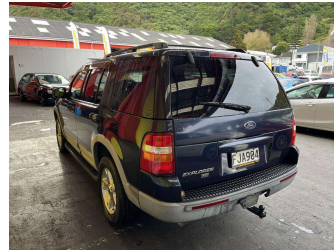

2003 Ford Explorer XLT

Purchase Price

\$7,995

Includes GST, Registration & Licensing

Finance may be available on this vehicle. Ask one of our friendly staff for more information.

Gain peace of mind with Mechanical Breakdown Insurance. **Ask us how.**

Top features

- » ABS Brakes
- » Air Bag(s)
- » Alloy Wheels
- » Cruise Control
- » Electric Windows
- » Power Steering
- » Tints
- » Tow Bar

Body Style

5 door, RV-SUV

Odometer

181,074 km

Engine

4001 cc, Internal Combustion