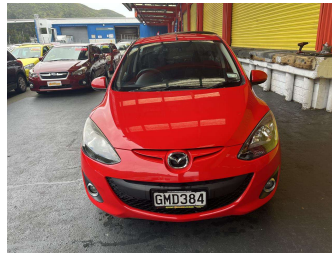

# 2012 Mazda 2 CLASSIC 1.5 4AT

Purchase Price

**\$10,995**

Includes GST, Registration & Licensing

Finance may be available on this vehicle. Ask one of our friendly staff for more information.

Gain peace of mind with Mechanical Breakdown Insurance. **Ask us how.**

## Top features

- » ABS Brakes
- » Air Bag(s)
- » Air Conditioning
- » Alloy Wheels
- » Body Kit (Factory)
- » CD Player
- » Central Locking
- » Cruise Control
- » EFI
- » Electric Windows
- » Fog Lights
- » Power Steering
- » Radio
- » Rear Wiper
- » Roof Spoiler
- » Steering wheel control...
- » Tints

Body Style

**5 door, Hatchback**

Odometer

**89,306 km**

Engine

**1498 cc, Internal Combustion**

Fuel Type

**Petrol**

Transmission

**Automatic, Front Wheel**

Wheels

-

VIN

**JM0DE10Y2C0233728**

Interior

**Black, Cloth**