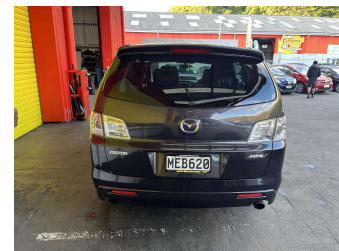

2007 Mazda MPV

Purchase Price

\$8,995

Includes GST, Registration & Licensing

Finance may be available on this vehicle. Ask one of our friendly staff for more information.

Gain peace of mind with Mechanical Breakdown Insurance. **Ask us how.**

Top features

- » ABS Brakes
- » Air Bag
- » Alloy Wheels
- » Central Locking
- » Central Locking
- » Electric Windows
- » Power Steering
- » Tints
- » Turbo Charger

Body Style

5 door, People Movers

Odometer

142,356 km

Engine

2260 cc, Internal Combustion

Fuel Type

Petrol

Transmission

Automatic, Front Wheel

Wheels