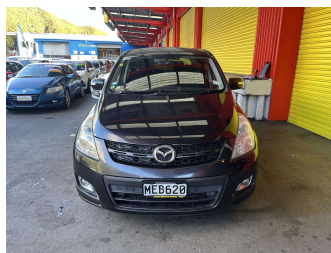

2007 Mazda MPV

Purchase Price

\$8,995

Includes GST, Registration & Licensing

Finance may be available on this vehicle. Ask one of our friendly staff for more information.

Gain peace of mind with Mechanical Breakdown Insurance. **Ask us how.**

Top features

- » ABS Brakes
- » Air Bag
- » Alloy Wheels
- » Central Locking
- » Central Locking
- » Electric Windows
- » Power Steering
- » Tints
- » Turbo Charger

Body Style

5 door, People Movers

Odometer

142,356 km

Engine

2260 cc, Internal Combustion

Fuel Type

Petrol

Transmission

Automatic, Front Wheel

Wheels