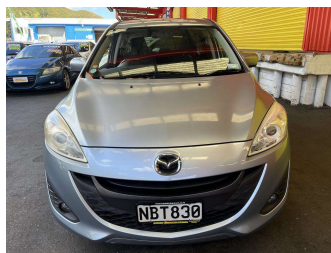

2011 Mazda Premacy

Purchase Price **\$8,995**
Includes GST, Registration & Licensing

Finance may be available on this vehicle. Ask one of our friendly staff for more information.

Gain peace of mind with Mechanical Breakdown Insurance. **Ask us how.**

- Top features**
- » ABS Brakes
 - » Air Bag
 - » Alloy Wheels
 - » Body Kit (Factory)
 - » Electric Windows
 - » Steering wheel controls

Body Style
5 door, People Movers

Odometer
148,975 km

Engine
1990 cc, Internal Combustion

Fuel Type
Petrol

Transmission
Automatic, Front Wheel

Wheels
-

VIN
7AT0C133X20121024

Interior
Charcoal

Safety
-

Reg No.
NBT830

Ext Colour
Blue