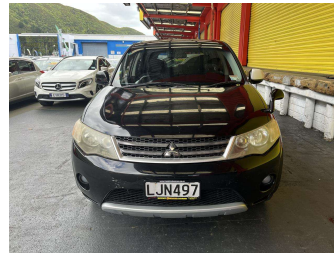

2007 Mitsubishi Outlander 2.4 AWD LS WAGON

Purchase Price **\$7,995**
Includes GST, Registration & Licensing

Finance may be available on this vehicle. Ask one of our friendly staff for more information.

Body Style
5 door, Station Wagon

Odometer
178,331 km

Engine
2350 cc, Internal Combustion

Fuel Type
Petrol

Transmission
Automatic, 4WD

Wheels
-

VIN
7AT0CJ3MX18101732

Interior
Charcoal, Cloth