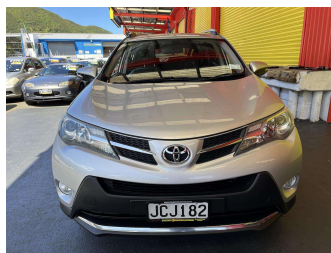

# 2015 Toyota RAV4 GXL 2.5P SUV 6A

Purchase Price **\$16,995**  
Includes GST, Registration & Licensing

Finance may be available on this vehicle. Ask one of our friendly staff for more information.

Gain peace of mind with Mechanical Breakdown Insurance. **Ask us how.**

Body Style  
**4 door, RV-SUV**

Odometer  
**163,348 km**

Engine  
**2494 cc, Internal Combustion**

Fuel Type  
**Petrol**

Transmission  
**Automatic**

Wheels  
-

VIN  
**JTMDFREX0J027354**

Interior  
**Black, Cloth**