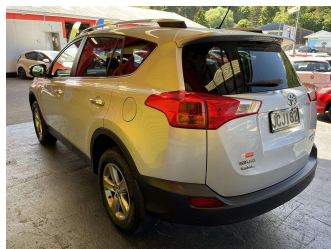

# 2015 Toyota RAV4 GXL 2.5P SUV 6A

Purchase Price **\$16,995**  
Includes GST, Registration & Licensing

Finance may be available on this vehicle. Ask one of our friendly staff for more information.

Gain peace of mind with Mechanical Breakdown Insurance. **Ask us how.**

Body Style  
**4 door, RV-SUV**

Odometer  
**163,348 km**

Engine  
**2494 cc, Internal Combustion**

Fuel Type  
**Petrol**

Transmission  
**Automatic**

Wheels  
-

VIN  
**JTMDFREX0J027354**

Interior  
**Black, Cloth**