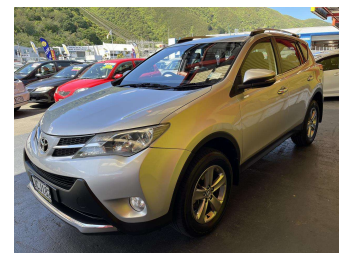

# 2015 Toyota RAV4 GXL 2.5P SUV 6A

Purchase Price **\$16,995**  
Includes GST, Registration & Licensing

Finance may be available on this vehicle. Ask one of our friendly staff for more information.

Gain peace of mind with Mechanical Breakdown Insurance. **Ask us how.**

Body Style  
**4 door, RV-SUV**

Odometer  
**163,348 km**

Engine  
**2494 cc, Internal Combustion**

Fuel Type  
**Petrol**

Transmission  
**Automatic**

Wheels  
-

VIN  
**JTMDFREX0J027354**

Interior  
**Black, Cloth**