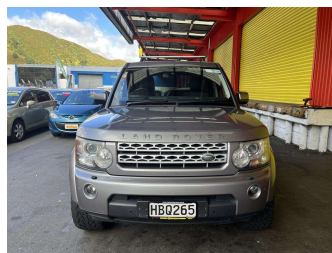

2013 Land Rover Discovery 4 SDV6 HSE

Purchase Price

\$26,995

Includes GST, Registration & Licensing

Finance may be available on this vehicle. Ask one of our friendly staff for more information.

Gain peace of mind with Mechanical Breakdown Insurance. **Ask us how.**

Top features

- » Air Bag
- » Alloy Wheels
- » Body Kit (Factory)
- » Central Locking
- » Tow Bar

Body Style

5 door, RV-SUV

Odometer

203,846 km

Engine

2993 cc, Internal Combustion

Fuel Type

Diesel

Transmission

Automatic

Wheels

-

VIN

SALLAAAF5DA664498