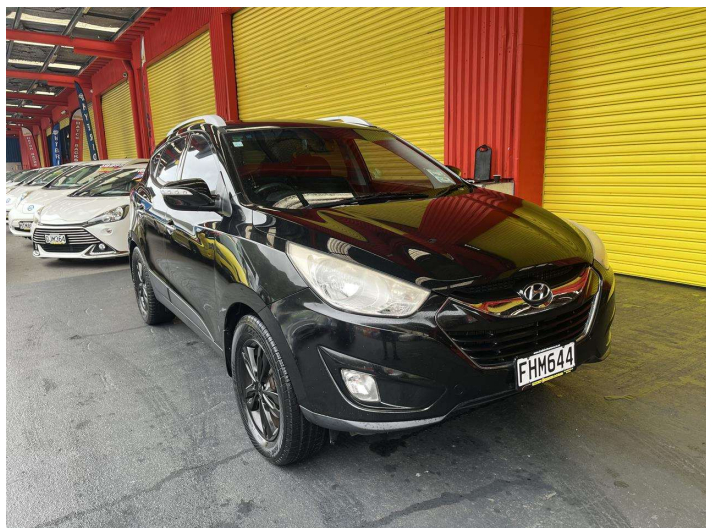

# 2010 Hyundai ix35 2.0R CRDI ELITE A6

Purchase Price

**\$8,995**

Includes GST, Registration & Licensing

Finance may be available on this vehicle. Ask one of our friendly staff for more information.

Gain peace of mind with Mechanical Breakdown Insurance. **Ask us how.**

## Top features

- » ABS Brakes
- » Air Bag(s)
- » Air Conditioning
- » Alloy Wheels
- » Auto Lights
- » Body Kit (Factory)
- » Car Alarm
- » CD Player
- » Central Locking
- » Central Locking
- » Cruise Control
- » Electric Windows
- » Fog Lights
- » Leather Interior
- » Power Steering
- » Push Start Button
- » Radio
- » Rear Wiper

Body Style

**5 door, RV-SUV**

Odometer

**197,354 km**

Engine

**1995 cc, Internal Combustion**

Fuel Type

**Diesel**