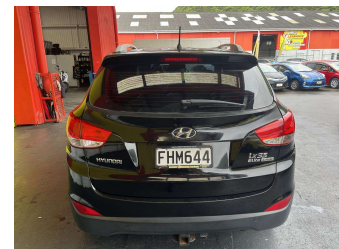

# 2010 Hyundai ix35 2.0R CRDI ELITE A6

Purchase Price

**\$8,995**

Includes GST, Registration & Licensing

Finance may be available on this vehicle. Ask one of our friendly staff for more information.

Gain peace of mind with Mechanical Breakdown Insurance. **Ask us how.**

Body Style

**5 door, RV-SUV**

Odometer

**197,354 km**

Engine

**1995 cc, Internal Combustion**

Fuel Type

**Diesel**