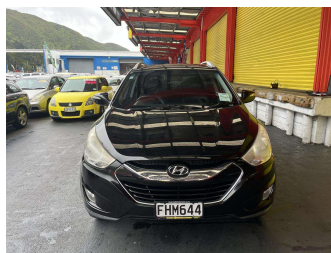

# 2010 Hyundai ix35 2.0R CRDI ELITE A6

Purchase Price

**\$8,995**

Includes GST, Registration & Licensing

Finance may be available on this vehicle. Ask one of our friendly staff for more information.

Gain peace of mind with Mechanical Breakdown Insurance. **Ask us how.**

Body Style

**5 door, RV-SUV**

Odometer

**197,354 km**

Engine

**1995 cc, Internal Combustion**

Fuel Type

**Diesel**