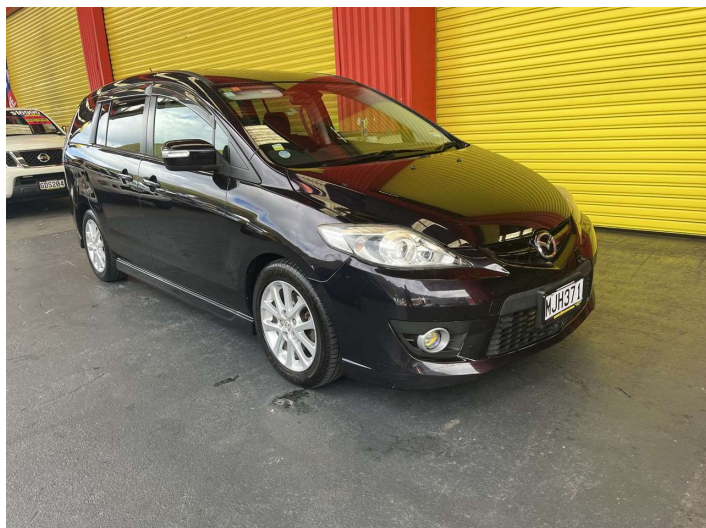

# 2008 Mazda Premacy 7 Seater, Low kms!

**Purchase Price** **\$7,995**  
Includes GST, Registration & Licensing

Finance may be available on this vehicle. Ask one of our friendly staff for more information.

Body Style  
**5 door, People Movers**

Odometer  
**97,013 km**

Engine  
**1990 cc, Internal Combustion**

Fuel Type  
**Petrol**

Transmission  
**Automatic, Front Wheel**

Wheels  
-

VIN  
**7AT0C133X19314189**