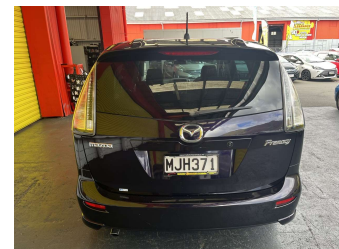

# 2008 Mazda Premacy 7 Seater, Low kms!

**Purchase Price** **\$7,995**  
Includes GST, Registration & Licensing

Finance may be available on this vehicle. Ask one of our friendly staff for more information.

Body Style  
**5 door, People Movers**

Odometer  
**97,013 km**

Engine  
**1990 cc, Internal Combustion**

Fuel Type  
**Petrol**

Transmission  
**Automatic, Front Wheel**

Wheels  
-

VIN  
**7AT0C133X19314189**