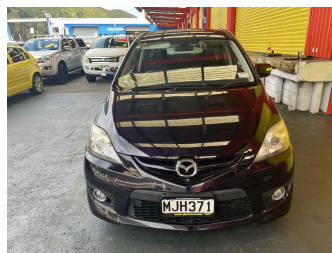

# 2008 Mazda Premacy 7 Seater, Low kms!

**Purchase Price** **\$7,995**  
Includes GST, Registration & Licensing

Finance may be available on this vehicle. Ask one of our friendly staff for more information.

Body Style  
**5 door, People Movers**

Odometer  
**97,013 km**

Engine  
**1990 cc, Internal Combustion**

Fuel Type  
**Petrol**

Transmission  
**Automatic, Front Wheel**

Wheels  
-

VIN  
**7AT0C133X19314189**