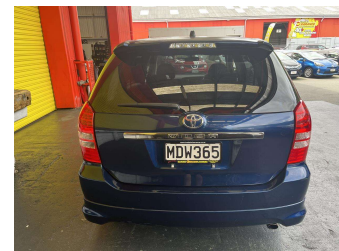

2005 Toyota Wish 6 seater

Purchase Price **\$6,995**
Includes GST, Registration & Licensing

Finance may be available on this vehicle. Ask one of our friendly staff for more information.

Gain peace of mind with Mechanical Breakdown Insurance. **Ask us how.**

Body Style
5 door, People Movers

Odometer
137,669 km

Engine
1990 cc, Internal Combustion

Fuel Type
Petrol

Transmission
Automatic, Front Wheel

Wheels
-

VIN
7AT0H64BX19850571

Interior
Black, Cloth