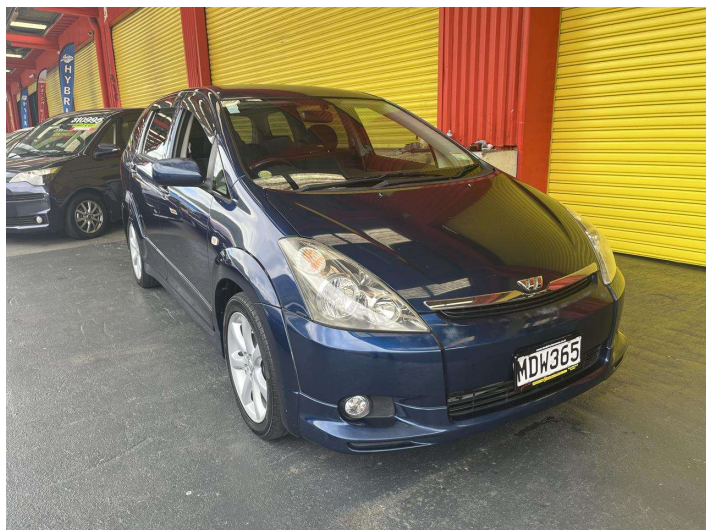

2005 Toyota Wish 6 seater

Purchase Price **\$6,995**
Includes GST, Registration & Licensing

Finance may be available on this vehicle. Ask one of our friendly staff for more information.

Gain peace of mind with Mechanical Breakdown Insurance. **Ask us how.**

- Top features**
- » ABS Brakes
 - » Air Bag(s)
 - » Air Conditioning
 - » Alloy Wheels
 - » Body Kit (Factory)
 - » CD Player
 - » Central Locking
 - » Central Locking
 - » EFI
 - » Electric Windows
 - » Fog Lights
 - » Power Steering
 - » Radio
 - » Rear Wiper
 - » Roof Spoiler
 - » Tints

Body Style
5 door, People Movers

Odometer
137,669 km

Engine
1990 cc, Internal Combustion

Fuel Type
Petrol

Transmission
Automatic, Front Wheel

Wheels
-

VIN
7AT0H64BX19850571

Interior
Black, Cloth

Safety
-

Reg No.
MDW365

Ext Colour
Blue

History
Ex-Overseas

Seats
6 seats

CO2 Emissions
-

Energy Economy
-

Stock ID: 27731