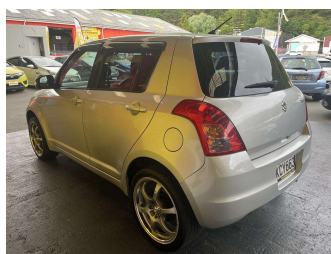

# 2009 Suzuki Swift

Purchase Price

**\$7,995**

Includes GST, Registration & Licensing

Finance may be available on this vehicle. Ask one of our friendly staff for more information.

Gain peace of mind with Mechanical Breakdown Insurance. **Ask us how.**

## Top features

- » ABS Brakes
- » Air Bag(s)
- » Air Conditioning
- » Central Locking
- » Electric Windows
- » Power Steering
- » Radio
- » Steering wheel controls

Body Style

**5 door, Hatchback**

Odometer

**135,488 km**

Engine

**1320 cc, Internal Combustion**

Fuel Type

**Petrol**

Transmission

**Automatic, Front Wheel**

Wheels