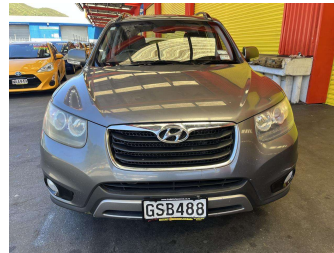

2013 Hyundai Santa Fe 2.2R CRDI ELITEA6 7S

Purchase Price

\$8,995

Includes GST, Registration & Licensing

Finance may be available on this vehicle. Ask one of our friendly staff for more information.

Gain peace of mind with Mechanical Breakdown Insurance. **Ask us how.**

Top features

None Listed

Body Style

5 door, RV-SUV

Odometer

262,258 km

Engine

2199 cc, Internal Combustion