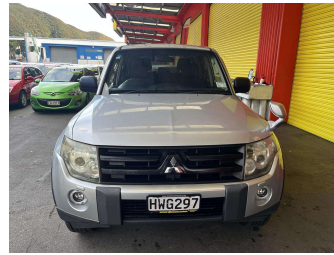

# 2006 Mitsubishi Pajero

Purchase Price

**\$11,995**

Includes GST, Registration & Licensing

Finance may be available on this vehicle. Ask one of our friendly staff for more information.

Gain peace of mind with Mechanical Breakdown Insurance. **Ask us how.**

## Top features

- » 4WD/4x4
- » ABS Brakes
- » Air Bag(s)
- » Alloy Wheels
- » Body Kit (Factory)
- » Electric Windows
- » Tints

Body Style

**5 door, RV-SUV**

Odometer

**204,225 km**

Engine

**2970 cc**

Fuel Type

**Petrol**

Transmission

**Automatic**

Wheels

-

VIN

**7AT0CJ08X14001520**