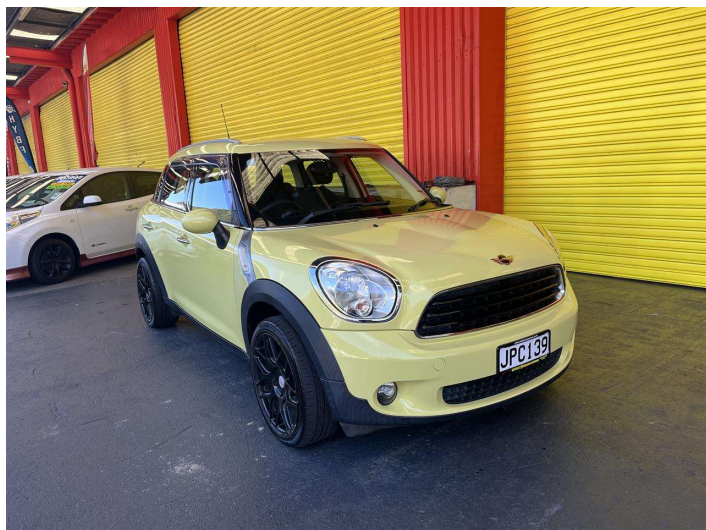

2012 BMW Mini One

Purchase Price **\$9,995**
Includes GST, Registration & Licensing

Finance may be available on this vehicle. Ask one of our friendly staff for more information.

Gain peace of mind with Mechanical Breakdown Insurance. **Ask us how.**

Body Style
3 door, Hatchback

Odometer
108,751 km

Engine
1590 cc, Internal Combustion

Fuel Type
Petrol

Transmission
Automatic, Front Wheel

Wheels
-

VIN
WMWZA32000WN20860

Interior
Black, Cloth

Safety
-

Reg No.
JPC139

Ext Colour
YELLOW

History
Ex-Overseas

Seats
5 seats

CO2 Emissions
-

Energy Economy
-

Stock ID: 27677