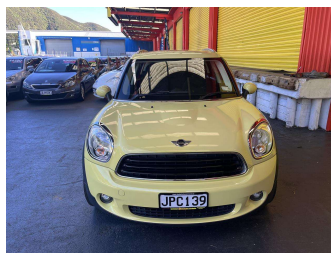

2012 BMW Mini One

Purchase Price **\$9,995**
Includes GST, Registration & Licensing

Finance may be available on this vehicle. Ask one of our friendly staff for more information.

Gain peace of mind with Mechanical Breakdown Insurance. **Ask us how.**

Body Style
3 door, Hatchback

Odometer
108,751 km

Engine
1590 cc, Internal Combustion

Fuel Type
Petrol

Transmission
Automatic, Front Wheel

Wheels
-

VIN
WMWZA32000WN20860

Interior
Black, Cloth

Safety
-

Reg No.
JPC139

Ext Colour
YELLOW

History
Ex-Overseas

Seats
5 seats

CO2 Emissions
-

Energy Economy
-

Stock ID: 27677