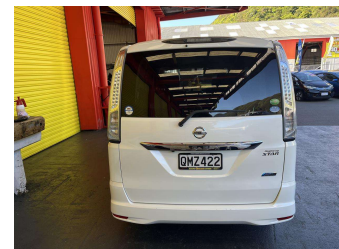

# 2012 Nissan Serena Highway Star

Purchase Price

**\$10,995**

Includes GST, Registration & Licensing

Finance may be available on this vehicle. Ask one of our friendly staff for more information.

Gain peace of mind with Mechanical Breakdown Insurance. **Ask us how.**

Body Style

**5 door, People Movers**

Odometer

**122,404 km**

Engine

**1997 cc, Hybrid**

Fuel Type

**Petrol**

Transmission

**Automatic, Front Wheel**

Wheels

-

VIN

**7AT0DH3FX23120509**

Interior

**Black, Cloth**