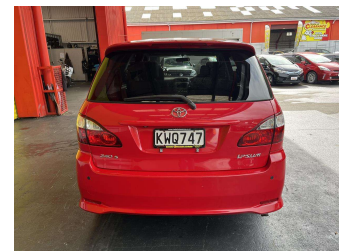

# 2005 Toyota ipsum 240S

Purchase Price

**\$6,995**

Includes GST, Registration & Licensing

Finance may be available on this vehicle. Ask one of our friendly staff for more information.

Gain peace of mind with Mechanical Breakdown Insurance. **Ask us how.**

Body Style

**5 door, People Movers**

Odometer

**116,789 km**

Engine

**2360 cc, Internal Combustion**

Fuel Type

**Petrol**