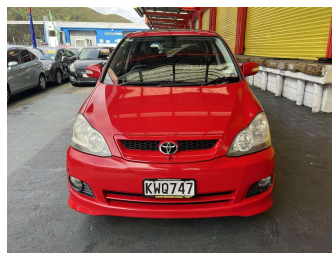

# 2005 Toyota ipsum 240S

Purchase Price

**\$6,995**

Includes GST, Registration & Licensing

Finance may be available on this vehicle. Ask one of our friendly staff for more information.

Gain peace of mind with Mechanical Breakdown Insurance. **Ask us how.**

Body Style

**5 door, People Movers**

Odometer

**116,789 km**

Engine

**2360 cc, Internal Combustion**

Fuel Type

**Petrol**

Transmission

**Automatic, Front Wheel**

Wheels

-

VIN

**7AT0H633X17053948**

Interior

**Charcoal, Cloth**