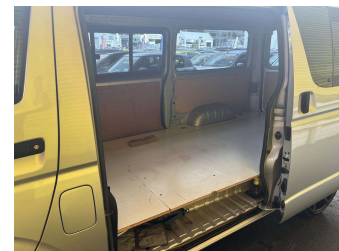

# 2005 Toyota Hiace 2ltr Petrol Manual

Purchase Price

**\$19,995**

Includes GST, Registration & Licensing

Finance may be available on this vehicle. Ask one of our friendly staff for more information.

Gain peace of mind with Mechanical Breakdown Insurance. **Ask us how.**

## Top features

- » Air Bag(s)
- » Alloy Wheels
- » Central Locking
- » Electric Windows
- » Power Steering
- » Radio
- » Rear Wiper
- » Tints

Body Style

**4 door, Coach**

Odometer

**225,609 km**

Engine

**1990 cc, Internal Combustion**