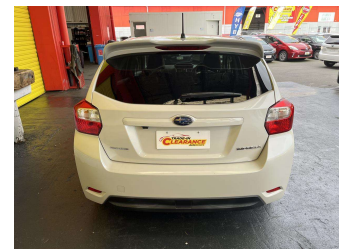

# 2015 Subaru Impreza 1.6ltr AWD

Purchase Price **\$11,995**  
Includes GST, Registration & Licensing

Finance may be available on this vehicle. Ask one of our friendly staff for more information.

Gain peace of mind with Mechanical Breakdown Insurance. **Ask us how.**

- Top features**
- » ABS Brakes
  - » Air Bag(s)
  - » Air Conditioning
  - » All Wheel Drive
  - » Alloy Wheels
  - » Body Kit (Factory)
  - » Central Locking
  - » Central Locking
  - » EFI
  - » Electric Mirrors
  - » Electric Windows
  - » ESC
  - » Fog Lights
  - » Leather Trim
  - » Paddle Shift
  - » Power Steering
  - » Push Start Button
  - » Radio

Body Style  
**4 door, Hatchback**

Odometer  
**116,114 km**

Engine  
**1599 cc, Internal Combustion**

Fuel Type  
**Petrol**

Transmission  
**Automatic, All Wheel Drive**

Wheels  
-

VIN  
**7AT0GF09X24017836**