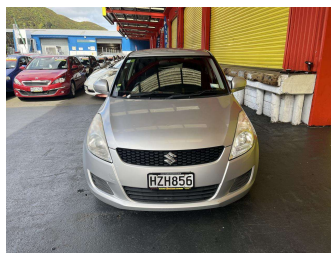

2012 Suzuki Swift 1.2 XG

Purchase Price **\$9,995**
Includes GST, Registration & Licensing

Finance may be available on this vehicle. Ask one of our friendly staff for more information.

Gain peace of mind with Mechanical Breakdown Insurance. **Ask us how.**

Body Style
5 door, Hatchback

Odometer
139,959 km

Engine
1240 cc, Internal Combustion

Fuel Type
Petrol

Transmission
Automatic, Front Wheel

Wheels
-

VIN
7AT0GK0CX14202918

Interior
Charcoal, Cloth