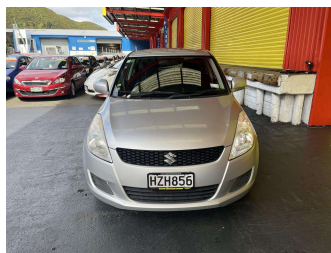

2012 Suzuki Swift 1.2 XG

Purchase Price **\$8,995**
Includes GST, Registration & Licensing

Finance may be available on this vehicle. Ask one of our friendly staff for more information.

Gain peace of mind with Mechanical Breakdown Insurance. **Ask us how.**

Body Style
5 door, Hatchback

Odometer
139,959 km

Engine
1240 cc, Internal Combustion

Fuel Type
Petrol

Transmission
Automatic, Front Wheel

Wheels
-

VIN
7AT0GK0CX14202918

Interior
Charcoal, Cloth