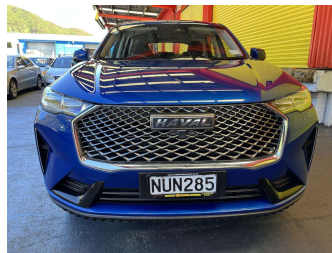

# 2021 Haval H6 PREMIUM 2WD 2.0PT

Purchase Price **\$27,995**  
Includes GST, Registration & Licensing

Finance may be available on this vehicle. Ask one of our friendly staff for more information.

Gain peace of mind with Mechanical Breakdown Insurance. **Ask us how.**

Body Style  
**4 door, RV-SUV**

Odometer  
**55,197 km**

Engine  
**1998 cc, Internal Combustion**

Fuel Type  
**Petrol**

Transmission  
**Automatic, Front Wheel**

Wheels  
-

VIN  
**LGWEF6A50MH959253**

Interior  
**Charcoal, Cloth**