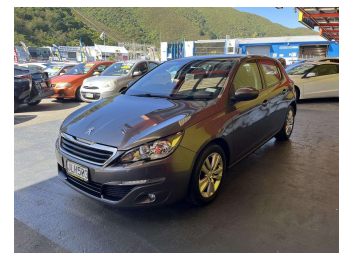

2015 Peugeot 308 ACTIVE 1.2P/6AT/HA/5

Purchase Price **\$10,995**
Includes GST, Registration & Licensing

Finance may be available on this vehicle. Ask one of our friendly staff for more information.

Gain peace of mind with Mechanical Breakdown Insurance. **Ask us how.**

Body Style
5 door, Hatchback

Odometer
68,428 km

Engine
1199 cc, Internal Combustion

Fuel Type
Petrol

Transmission
Automatic, Front Wheel

Wheels
-

VIN
VF3LPHNYWES202259

Interior
Charcoal, Cloth