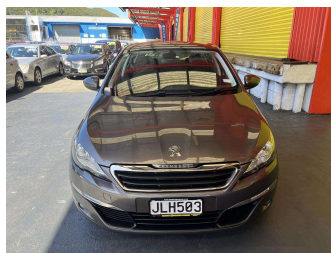

2015 Peugeot 308 ACTIVE 1.2P/6AT/HA/5

Purchase Price **\$10,995**
Includes GST, Registration & Licensing

Finance may be available on this vehicle. Ask one of our friendly staff for more information.

Gain peace of mind with Mechanical Breakdown Insurance. **Ask us how.**

Body Style
5 door, Hatchback

Odometer
68,428 km

Engine
1199 cc, Internal Combustion

Fuel Type
Petrol

Transmission
Automatic, Front Wheel

Wheels
-

VIN
VF3LPHNYWES202259

Interior
Charcoal, Cloth