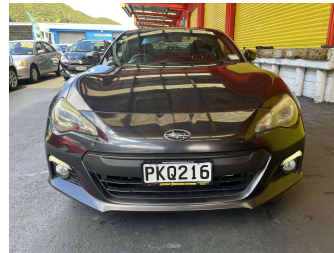

# 2012 Subaru Brz MANUAL

Purchase Price

**\$19,995**

Includes GST, Registration & Licensing

Finance may be available on this vehicle. Ask one of our friendly staff for more information.

Gain peace of mind with Mechanical Breakdown Insurance. **Ask us how.**

Body Style

**2 door, Coupe**

Odometer

**179,027 km**

Engine

**1998 cc, Internal Combustion**

Fuel Type

**Petrol**

Transmission

**Automatic, Rear Wheel**

Wheels

-

VIN

**7AT0GF1YX22002985**

Interior

**Charcoal**