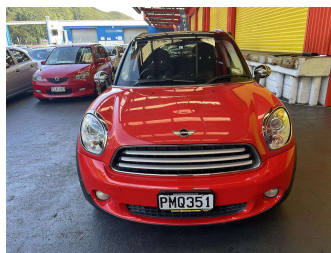

2013 BMW MINI COOPER

Purchase Price **\$13,995**
Includes GST, Registration & Licensing

Finance may be available on this vehicle. Ask one of our friendly staff for more information.

Gain peace of mind with Mechanical Breakdown Insurance. **Ask us how.**

Body Style
4 door, Hatchback

Odometer
85,548 km

Engine
1590 cc, Internal Combustion

Fuel Type
Petrol

Transmission
Automatic

Wheels
-

VIN
WMWZB32050WL93746

Interior
Charcoal, Cloth