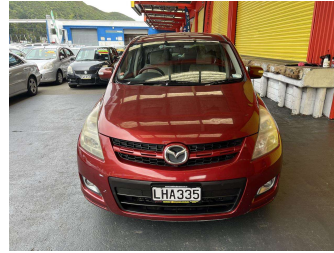

# 2006 Mazda MPV

Purchase Price

**\$6,995**

Includes GST, Registration & Licensing

Finance may be available on this vehicle. Ask one of our friendly staff for more information.

Gain peace of mind with Mechanical Breakdown Insurance. **Ask us how.**

Body Style

**5 door, People Movers**

Odometer

**169,676 km**

Engine

**2260 cc, Internal Combustion**

Fuel Type

**Petrol**

Transmission

**Automatic, Front Wheel**

Wheels

-

VIN

**7AT0C11EX18120833**

Interior

**Beige, Cloth**