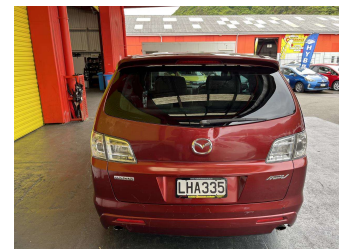

# 2006 Mazda MPV

**Purchase Price** **\$6,995**  
Includes GST, Registration & Licensing

Finance may be available on this vehicle. Ask one of our friendly staff for more information.

Gain peace of mind with Mechanical Breakdown Insurance. **Ask us how.**

Body Style  
**5 door, People Movers**

Odometer  
**169,676 km**

Engine  
**2260 cc, Internal Combustion**

Fuel Type  
**Petrol**

Transmission  
**Automatic, Front Wheel**

Wheels  
-

VIN  
**7AT0C11EX18120833**