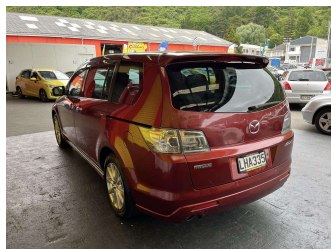

# 2006 Mazda MPV

**Purchase Price** **\$6,995**  
Includes GST, Registration & Licensing

Finance may be available on this vehicle. Ask one of our friendly staff for more information.

Gain peace of mind with Mechanical Breakdown Insurance. **Ask us how.**

Body Style  
**5 door, People Movers**

Odometer  
**169,676 km**

Engine  
**2260 cc, Internal Combustion**

Fuel Type  
**Petrol**

Transmission  
**Automatic, Front Wheel**

Wheels  
-

VIN  
**7AT0C11EX18120833**