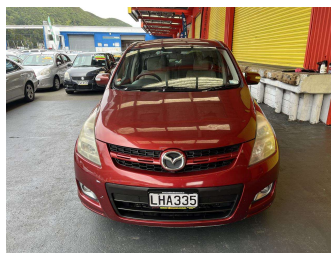

# 2006 Mazda MPV

**Purchase Price** **\$6,995**  
Includes GST, Registration & Licensing

Finance may be available on this vehicle. Ask one of our friendly staff for more information.

Gain peace of mind with Mechanical Breakdown Insurance. **Ask us how.**

Body Style  
**5 door, People Movers**

Odometer  
**169,676 km**

Engine  
**2260 cc, Internal Combustion**

Fuel Type  
**Petrol**

Transmission  
**Automatic, Front Wheel**

Wheels  
-

VIN  
**7AT0C11EX18120833**