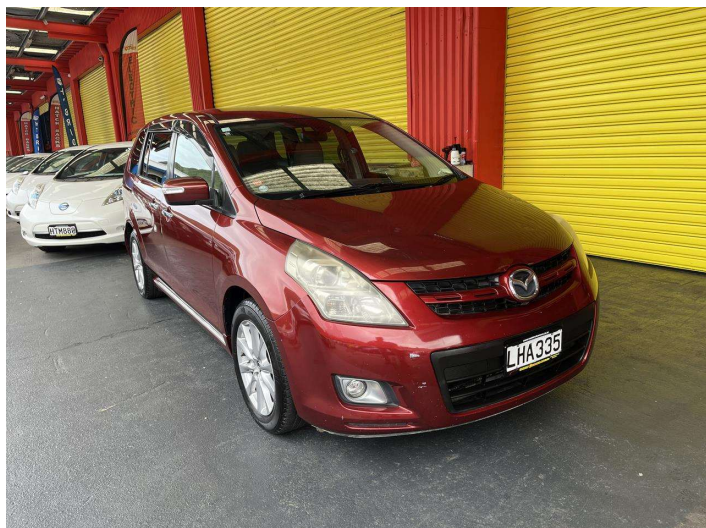

# 2006 Mazda MPV

**Purchase Price** **\$6,995**  
Includes GST, Registration & Licensing

Finance may be available on this vehicle. Ask one of our friendly staff for more information.

Gain peace of mind with Mechanical Breakdown Insurance. **Ask us how.**

Body Style  
**5 door, People Movers**

Odometer  
**169,676 km**

Engine  
**2260 cc, Internal Combustion**

Fuel Type  
**Petrol**

Transmission  
**Automatic, Front Wheel**

Wheels  
-

VIN  
**7AT0C11EX18120833**