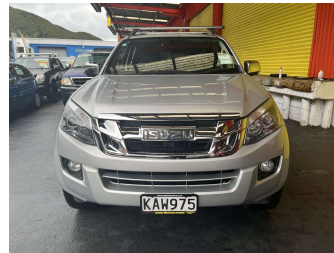

2016 Isuzu D-Max LS DC 3.0D/5MT

Purchase Price **\$27,995**
Includes GST, Registration & Licensing

Finance may be available on this vehicle. Ask one of our friendly staff for more information.

Gain peace of mind with Mechanical Breakdown Insurance. **Ask us how.**

Body Style
4 door, Ute

Odometer
180,169 km

Engine
2999 cc, Internal Combustion

Fuel Type
Diesel

Transmission
Manual

Wheels
-

VIN
MPATFR85JGT001996

Interior
-