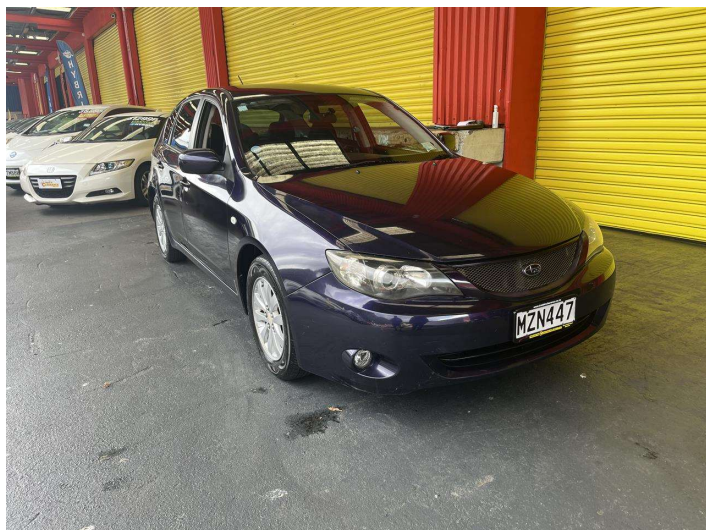

2009 Subaru Impreza 1.5I-S

Purchase Price **\$8,995**
Includes GST, Registration & Licensing

Finance may be available on this vehicle. Ask one of our friendly staff for more information.

Gain peace of mind with Mechanical Breakdown Insurance. **Ask us how.**

- Top features**
- » ABS Brakes
 - » Air Bag(s)
 - » Air Conditioning
 - » Alloy Wheels
 - » Body Kit (Factory)
 - » Central Locking
 - » Central Locking
 - » EFI
 - » Electric Windows
 - » Fog Lights
 - » Power Steering
 - » Radio
 - » Rear Wiper
 - » Roof Spoiler
 - » Tints

Body Style
5 door, Hatchback

Odometer
133,046 km

Engine
1490 cc, Internal Combustion

Fuel Type
Petrol

Transmission
Automatic, All Wheel Drive

Wheels
-

VIN
7AT0GF09X20013424

Interior
Charcoal, Cloth