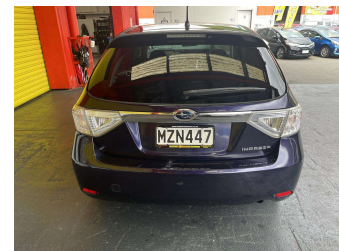

2009 Subaru Impreza 1.5I-S

Purchase Price **\$8,995**
Includes GST, Registration & Licensing

Finance may be available on this vehicle. Ask one of our friendly staff for more information.

Gain peace of mind with Mechanical Breakdown Insurance. **Ask us how.**

Body Style
5 door, Hatchback

Odometer
133,046 km

Engine
1490 cc, Internal Combustion

Fuel Type
Petrol

Transmission
Automatic, All Wheel Drive

Wheels
-

VIN
7AT0GF09X20013424

Interior
Charcoal, Cloth