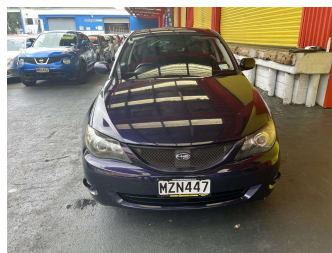

2009 Subaru Impreza 1.5I-S

Purchase Price **\$8,995**
Includes GST, Registration & Licensing

Finance may be available on this vehicle. Ask one of our friendly staff for more information.

Gain peace of mind with Mechanical Breakdown Insurance. **Ask us how.**

- Top features**
- » ABS Brakes
 - » Air Bag(s)
 - » Air Conditioning
 - » Alloy Wheels
 - » Body Kit (Factory)
 - » Central Locking
 - » Central Locking
 - » EFI
 - » Electric Windows
 - » Fog Lights
 - » Power Steering
 - » Radio
 - » Rear Wiper
 - » Roof Spoiler
 - » Tints

Body Style
5 door, Hatchback

Odometer
133,046 km

Engine
1490 cc, Internal Combustion

Fuel Type
Petrol

Transmission
Automatic, All Wheel Drive

Wheels
-

VIN
7AT0GF09X20013424

Interior
Charcoal, Cloth