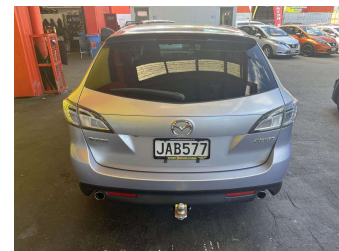

2008 Mazda Atenza

Purchase Price

\$11,995

Includes GST, Registration & Licensing

Finance may be available on this vehicle. Ask one of our friendly staff for more information.

Gain peace of mind with Mechanical Breakdown Insurance. **Ask us how.**

Top features

- » ABS Brakes
- » Air Bag(s)
- » Air Conditioning
- » Alloy Wheels
- » Paddle Shift
- » Rear Wiper
- » Reversing Camera
- » Roof Spoiler
- » Tints
- » Tow Bar

Body Style

5 door, Station Wagon

Odometer

118,032 km

Engine

2480 cc, Internal Combustion

Fuel Type

Petrol

Transmission

Automatic, Front Wheel