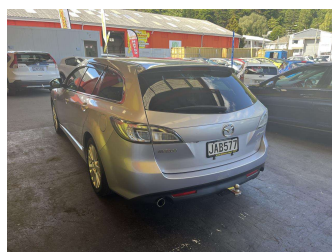

# 2008 Mazda Atenza

Purchase Price

**\$11,995**

Includes GST, Registration & Licensing

Finance may be available on this vehicle. Ask one of our friendly staff for more information.

Gain peace of mind with Mechanical Breakdown Insurance. **Ask us how.**

## Top features

- » ABS Brakes
- » Air Bag(s)
- » Air Conditioning
- » Alloy Wheels
- » Paddle Shift
- » Rear Wiper
- » Reversing Camera
- » Roof Spoiler
- » Tints
- » Tow Bar

Body Style

**5 door, Station Wagon**

Odometer

**118,032 km**

Engine

**2480 cc, Internal Combustion**

Fuel Type

**Petrol**

Transmission

**Automatic, Front Wheel**