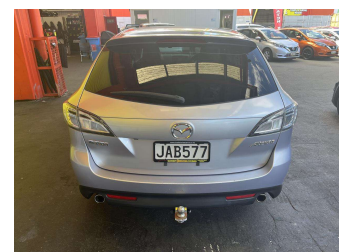

# 2008 Mazda Atenza

Purchase Price

**\$11,995**

Includes GST, Registration & Licensing

Finance may be available on this vehicle. Ask one of our friendly staff for more information.

Gain peace of mind with Mechanical Breakdown Insurance. **Ask us how.**

## Top features

- » ABS Brakes
- » Air Bag(s)
- » Air Conditioning
- » Alloy Wheels
- » Paddle Shift
- » Rear Wiper
- » Reversing Camera
- » Roof Spoiler
- » Tints
- » Tow Bar

Body Style

**5 door, Station Wagon**

Odometer

**118,032 km**

Engine

**2480 cc, Internal Combustion**

Fuel Type

**Petrol**

Transmission

**Automatic, Front Wheel**