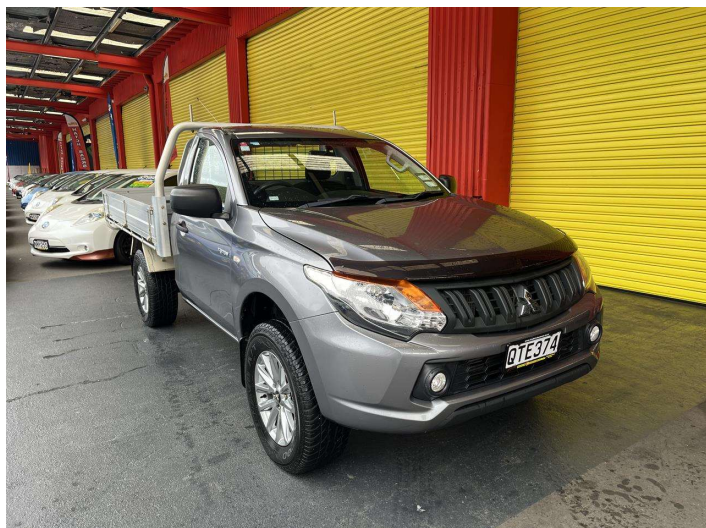

2017 Mitsubishi Triton S/CAB GLX 2.4D/5AT

Purchase Price **\$21,995**
Includes GST, Registration & Licensing

Finance may be available on this vehicle. Ask one of our friendly staff for more information.

Body Style
2 door, Ute

Odometer
130,880 km

Engine
2442 cc, Internal Combustion

Fuel Type
Diesel

Transmission
Automatic, Rear Wheel

Wheels
-

VIN
MMAYYKK10HH017737

Interior
Blue-Grey, Cloth