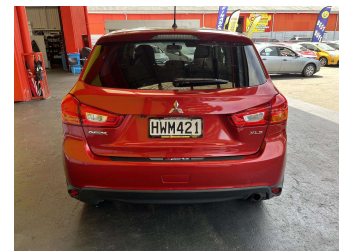

2015 Mitsubishi Asx XLS 2.0P/CVT/SW/5DR

Purchase Price **\$12,995**
Includes GST, Registration & Licensing

Finance may be available on this vehicle. Ask one of our friendly staff for more information.

Gain peace of mind with Mechanical Breakdown Insurance. **Ask us how.**

Body Style
5 door, RV-SUV

Odometer
164,705 km

Engine
1998 cc, Internal Combustion

Fuel Type
Petrol

Transmission
Automatic, Front Wheel

Wheels
-

VIN
JMFXTGA2WFZ007591

Interior
Black, Cloth