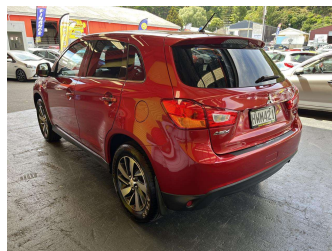

2015 Mitsubishi Asx XLS 2.0P/CVT/SW/5DR

Purchase Price **\$12,995**
Includes GST, Registration & Licensing

Finance may be available on this vehicle. Ask one of our friendly staff for more information.

Gain peace of mind with Mechanical Breakdown Insurance. **Ask us how.**

Body Style
5 door, RV-SUV

Odometer
164,705 km

Engine
1998 cc, Internal Combustion

Fuel Type
Petrol

Transmission
Automatic, Front Wheel

Wheels
-

VIN
JMFXTGA2WFZ007591

Interior
Black, Cloth