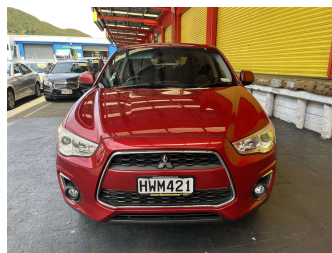

2015 Mitsubishi Asx XLS 2.0P/CVT/SW/5DR

Purchase Price **\$12,995**
Includes GST, Registration & Licensing

Finance may be available on this vehicle. Ask one of our friendly staff for more information.

Gain peace of mind with Mechanical Breakdown Insurance. **Ask us how.**

Body Style
5 door, RV-SUV

Odometer
164,705 km

Engine
1998 cc, Internal Combustion

Fuel Type
Petrol

Transmission
Automatic, Front Wheel

Wheels
-

VIN
JMFXTGA2WFZ007591

Interior
Black, Cloth