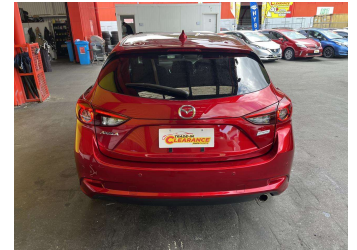

# 2018 Mazda Axela

**Purchase Price** **\$17,995**  
Includes GST, Registration & Licensing

Finance may be available on this vehicle. Ask one of our friendly staff for more information.

Gain peace of mind with Mechanical Breakdown Insurance. **Ask us how.**

- Top features**
- » ABS Brakes
  - » Air Bag
  - » Alloy Wheels
  - » Cruise Control
  - » Electric Seat(s)
  - » Electric Windows
  - » Push Start Button

Body Style  
**Hatchback**

Odometer  
**117,453 km**

Engine  
**1496 cc, Internal Combustion**

Fuel Type  
**Petrol**

Transmission  
**Manual**

Wheels  
-

VIN  
**7AT0C13JX23415033**

Interior  
-

Safety  
-

Reg No.  
-