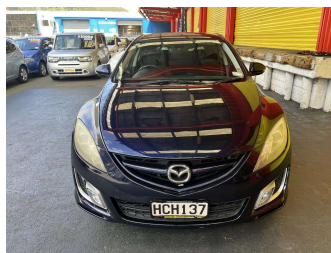

2008 Mazda Atenza 25S

Purchase Price **\$8,995**
Includes GST, Registration & Licensing

Finance may be available on this vehicle. Ask one of our friendly staff for more information.

Gain peace of mind with Mechanical Breakdown Insurance. **Ask us how.**

Body Style
5 door, Station Wagon

Odometer
200,866 km

Engine
2480 cc, Internal Combustion

Fuel Type
Petrol

Transmission
Automatic, Front Wheel

Wheels
-

VIN
7AT0C139X13100827

Interior
Black, Cloth