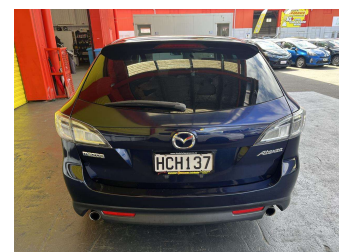

2008 Mazda Atenza 25S

Purchase Price **\$8,995**
Includes GST, Registration & Licensing

Finance may be available on this vehicle. Ask one of our friendly staff for more information.

Gain peace of mind with Mechanical Breakdown Insurance. **Ask us how.**

Body Style
5 door, Station Wagon

Odometer
200,866 km

Engine
2480 cc, Internal Combustion

Fuel Type
Petrol

Transmission
Automatic, Front Wheel

Wheels
-

VIN
7AT0C139X13100827

Interior
Black, Cloth