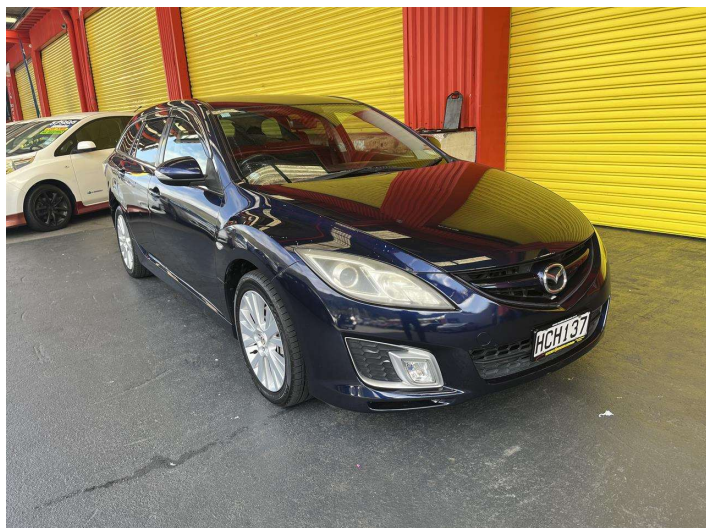

2008 Mazda Atenza 25S

Purchase Price **\$8,995**
Includes GST, Registration & Licensing

Finance may be available on this vehicle. Ask one of our friendly staff for more information.

Gain peace of mind with Mechanical Breakdown Insurance. **Ask us how.**

- Top features**
- » ABS Brakes
 - » Air Bag(s)
 - » Air Conditioning
 - » Alloy Wheels
 - » Body Kit (Factory)
 - » Car Alarm
 - » CD Player
 - » Central Locking
 - » Central Locking
 - » Climate Control
 - » Cruise Control
 - » Electric Mirrors
 - » Paddle Shift
 - » Power Steering
 - » Radio
 - » Rear Wiper
 - » Roof Spoiler
 - » Smart key

Body Style
5 door, Station Wagon

Odometer
200,866 km

Engine
2480 cc, Internal Combustion

Fuel Type
Petrol

Transmission
Automatic, Front Wheel

Wheels
-

VIN
7AT0C139X13100827

Interior
Black, Cloth

Safety
-

Reg No.
HCH137

Ext Colour
Blue

History
Ex-Overseas

Seats
5 seats

CO2 Emissions
-

Energy Economy
-

Stock ID: 27291