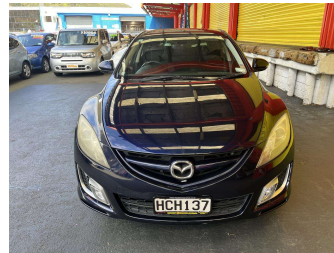

2008 Mazda Atenza 25S

Purchase Price **\$8,995**
Includes GST, Registration & Licensing

Finance may be available on this vehicle. Ask one of our friendly staff for more information.

Gain peace of mind with Mechanical Breakdown Insurance. **Ask us how.**

Body Style
5 door, Station Wagon

Odometer
200,866 km

Engine
2480 cc, Internal Combustion

Fuel Type
Petrol

Transmission
Automatic, Front Wheel

Wheels
-

VIN
7AT0C139X13100827

Interior
Black, Cloth