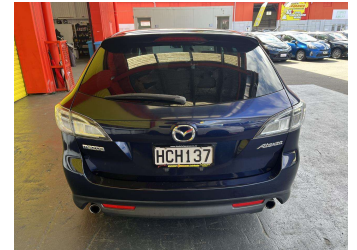

2008 Mazda Atenza 25S

Purchase Price **\$8,995**
Includes GST, Registration & Licensing

Finance may be available on this vehicle. Ask one of our friendly staff for more information.

Gain peace of mind with Mechanical Breakdown Insurance. **Ask us how.**

Body Style
5 door, Station Wagon

Odometer
200,866 km

Engine
2480 cc, Internal Combustion

Fuel Type
Petrol

Transmission
Automatic, Front Wheel

Wheels
-

VIN
7AT0C139X13100827

Interior
Black, Cloth

Safety
-

Reg No.
HCH137

Ext Colour
Blue

History
Ex-Overseas

Seats
5 seats

CO2 Emissions
-

Energy Economy
-

Stock ID: 27291