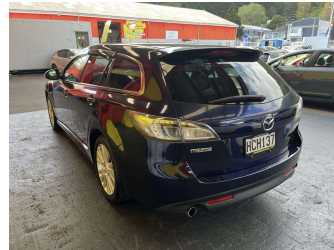

2008 Mazda Atenza 25S

Purchase Price **\$8,995**
Includes GST, Registration & Licensing

Finance may be available on this vehicle. Ask one of our friendly staff for more information.

Gain peace of mind with Mechanical Breakdown Insurance. **Ask us how.**

- Top features**
- » ABS Brakes
 - » Air Bag(s)
 - » Air Conditioning
 - » Alloy Wheels
 - » Body Kit (Factory)
 - » Car Alarm
 - » CD Player
 - » Central Locking
 - » Central Locking
 - » Climate Control
 - » Cruise Control
 - » Electric Mirrors
 - » Paddle Shift
 - » Power Steering
 - » Radio
 - » Rear Wiper
 - » Roof Spoiler
 - » Smart key

Body Style
5 door, Station Wagon

Odometer
200,866 km

Engine
2480 cc, Internal Combustion

Fuel Type
Petrol

Transmission
Automatic, Front Wheel

Wheels
-

VIN
7AT0C139X13100827

Interior
Black, Cloth