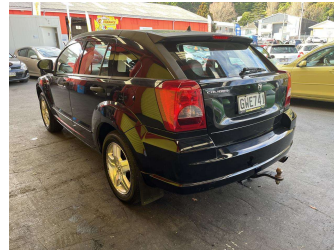

2009 Dodge Caliber SXT CRD

Purchase Price

\$7,995

Includes GST, Registration & Licensing

Finance may be available on this vehicle. Ask one of our friendly staff for more information.

Gain peace of mind with Mechanical Breakdown Insurance. **Ask us how.**

Top features

- » ABS Brakes
- » Air Bag
- » Alloy Wheels
- » Power Steering
- » Tow Bar
- » Turbo Charger

Body Style

5 door, Hatchback

Odometer

279,424 km

Engine

2000 cc