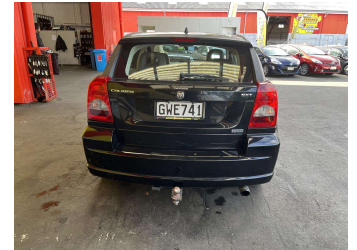

2009 Dodge Caliber SXT CRD

Purchase Price

\$7,995

Includes GST, Registration & Licensing

Finance may be available on this vehicle. Ask one of our friendly staff for more information.

Gain peace of mind with Mechanical Breakdown Insurance. **Ask us how.**

Top features

- » ABS Brakes
- » Air Bag
- » Alloy Wheels
- » Power Steering
- » Tow Bar
- » Turbo Charger

Body Style

5 door, Hatchback

Odometer

279,424 km

Engine

2000 cc

Fuel Type

Diesel

Transmission

Manual, Front Wheel

Wheels

-

VIN

1B3H348A97D324468