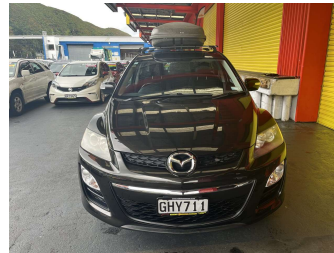

2012 Mazda CX-7 2WD GSX 2.5 5AT

Purchase Price **\$11,995**
Includes GST, Registration & Licensing

Finance may be available on this vehicle. Ask one of our friendly staff for more information.

Gain peace of mind with Mechanical Breakdown Insurance. **Ask us how.**

Body Style
5 door, RV-SUV

Odometer
107,779 km

Engine
2488 cc, Internal Combustion

Fuel Type
Petrol

Transmission
Automatic

Wheels
-

VIN
JM0ER10L200227300

Interior
Charcoal, Cloth