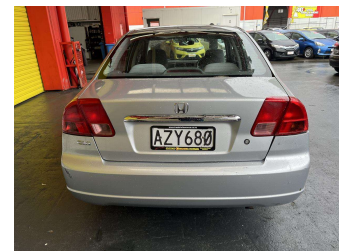

2002 Honda Civic EXI 1.5 4D SED 4A

Purchase Price

\$5,750

Includes GST, Registration & Licensing

Finance may be available on this vehicle. Ask one of our friendly staff for more information.

Gain peace of mind with Mechanical Breakdown Insurance. **Ask us how.**

4 door, Sedan

Odometer

175,747 km

Engine

1493 cc, Internal Combustion

Fuel Type

Petrol

Transmission