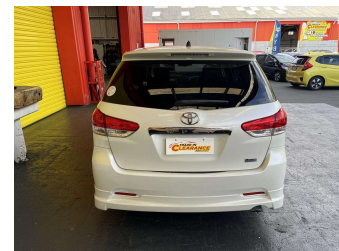

# 2009 Toyota Wish VALVEMATIC

**Purchase Price** **\$11,995**  
Includes GST, Registration & Licensing

Finance may be available on this vehicle. Ask one of our friendly staff for more information.

Gain peace of mind with Mechanical Breakdown Insurance. **Ask us how.**

Body Style  
**4 door, People Movers**

Odometer  
**95,157 km**

Engine  
**1797 cc, Internal Combustion**

Fuel Type  
**Petrol**

Transmission  
**Automatic, Front Wheel**

Wheels  
-

VIN  
**7AT0H64BX24028195**