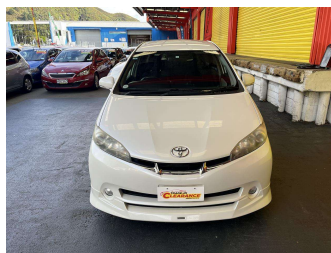

# 2009 Toyota Wish VALVEMATIC

**Purchase Price** **\$11,995**  
Includes GST, Registration & Licensing

Finance may be available on this vehicle. Ask one of our friendly staff for more information.

Gain peace of mind with Mechanical Breakdown Insurance. **Ask us how.**

Body Style  
**4 door, People Movers**

Odometer  
**95,157 km**

Engine  
**1797 cc, Internal Combustion**

Fuel Type  
**Petrol**

Transmission  
**Automatic, Front Wheel**

Wheels  
-

VIN  
**7AT0H64BX24028195**