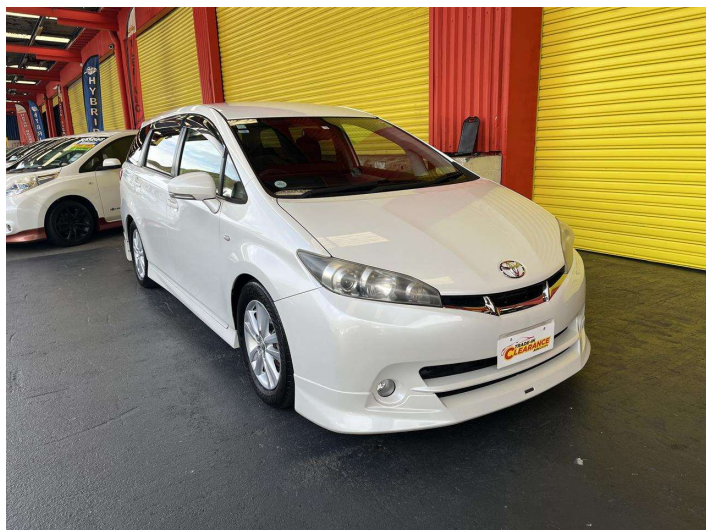

# 2009 Toyota Wish VALVEMATIC

**Purchase Price** **\$11,995**  
Includes GST, Registration & Licensing

Finance may be available on this vehicle. Ask one of our friendly staff for more information.

Gain peace of mind with Mechanical Breakdown Insurance. **Ask us how.**

Body Style  
**4 door, People Movers**

Odometer  
**95,157 km**

Engine  
**1797 cc, Internal Combustion**

Fuel Type  
**Petrol**

Transmission  
**Automatic, Front Wheel**

Wheels  
-

VIN  
**7AT0H64BX24028195**

Interior  
**Black, Leather**

Safety  
-

Reg No.  
-

Ext Colour  
**White**

History  
-

Seats  
**7 seats**

CO2 Emissions  
-

Energy Economy  
-