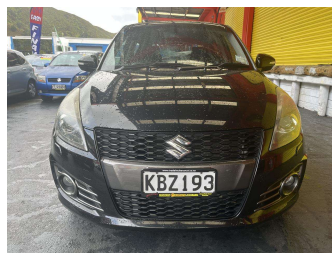

2016 Suzuki Swift SPORT 1.6P/CVT/HA/5D

Purchase Price **\$11,995**
Includes GST, Registration & Licensing

Finance may be available on this vehicle. Ask one of our friendly staff for more information.

Gain peace of mind with Mechanical Breakdown Insurance. **Ask us how.**

Body Style	5 door, Hatchback	Reg No.	KBZ193
Odometer	160,311 km	Ext Colour	Black
Engine	1586 cc, Internal Combustion	History	NZ New
Fuel Type	Petrol	Seats	5 seats
Transmission	Automatic, Front Wheel	CO2 Emissions	-
Wheels	-	Energy Economy	-
VIN	JSAFZC32S00304160		
Interior	Black/Red, Cloth		
Safety	-		
		Stock ID: 27579	