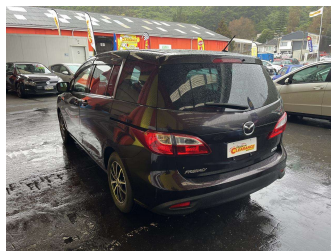

2013 Mazda Premacy

Purchase Price **\$11,995**
Includes GST, Registration & Licensing

Finance may be available on this vehicle. Ask one of our friendly staff for more information.

Gain peace of mind with Mechanical Breakdown Insurance. **Ask us how.**

- Top features**
- » ABS Brakes
 - » Air Bag
 - » Alloy Wheels
 - » Cruise Control
 - » Electric Windows
 - » Reversing Camera
 - » Tints

Body Style
People Movers

Odometer
36,358 km

Engine
1997 cc, Internal Combustion