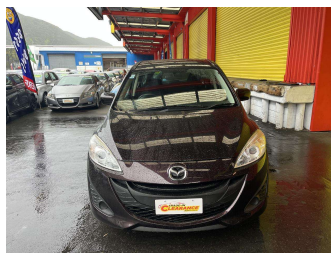

2013 Mazda Premacy

Purchase Price **\$11,995**
Includes GST, Registration & Licensing

Finance may be available on this vehicle. Ask one of our friendly staff for more information.

Gain peace of mind with Mechanical Breakdown Insurance. **Ask us how.**

- Top features**
- » ABS Brakes
 - » Air Bag
 - » Alloy Wheels
 - » Cruise Control
 - » Electric Windows
 - » Reversing Camera
 - » Tints

Body Style
People Movers

Odometer
36,358 km

Engine
1997 cc, Internal Combustion

Fuel Type
Petrol

Transmission
Automatic

Wheels
-

VIN
7AT0C133X24109062

Interior
-

Safety
-

Reg No.

-

Ext Colour
purple

History

-

Seats
7 seats

CO2 Emissions

-

Energy Economy

-