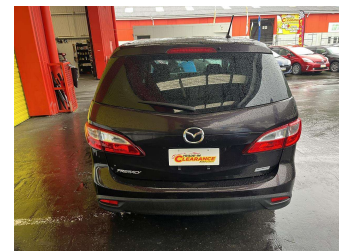

2013 Mazda Premacy

Purchase Price **\$11,995**
Includes GST, Registration & Licensing

Finance may be available on this vehicle. Ask one of our friendly staff for more information.

Gain peace of mind with Mechanical Breakdown Insurance. **Ask us how.**

- Top features**
- » ABS Brakes
 - » Air Bag
 - » Alloy Wheels
 - » Cruise Control
 - » Electric Windows
 - » Reversing Camera
 - » Tints

Body Style
People Movers

Odometer
36,358 km

Engine
1997 cc, Internal Combustion

Fuel Type
Petrol

Transmission
Automatic

Wheels
-

VIN
7AT0C133X24109062

Interior
-

Safety
-

Reg No.

-